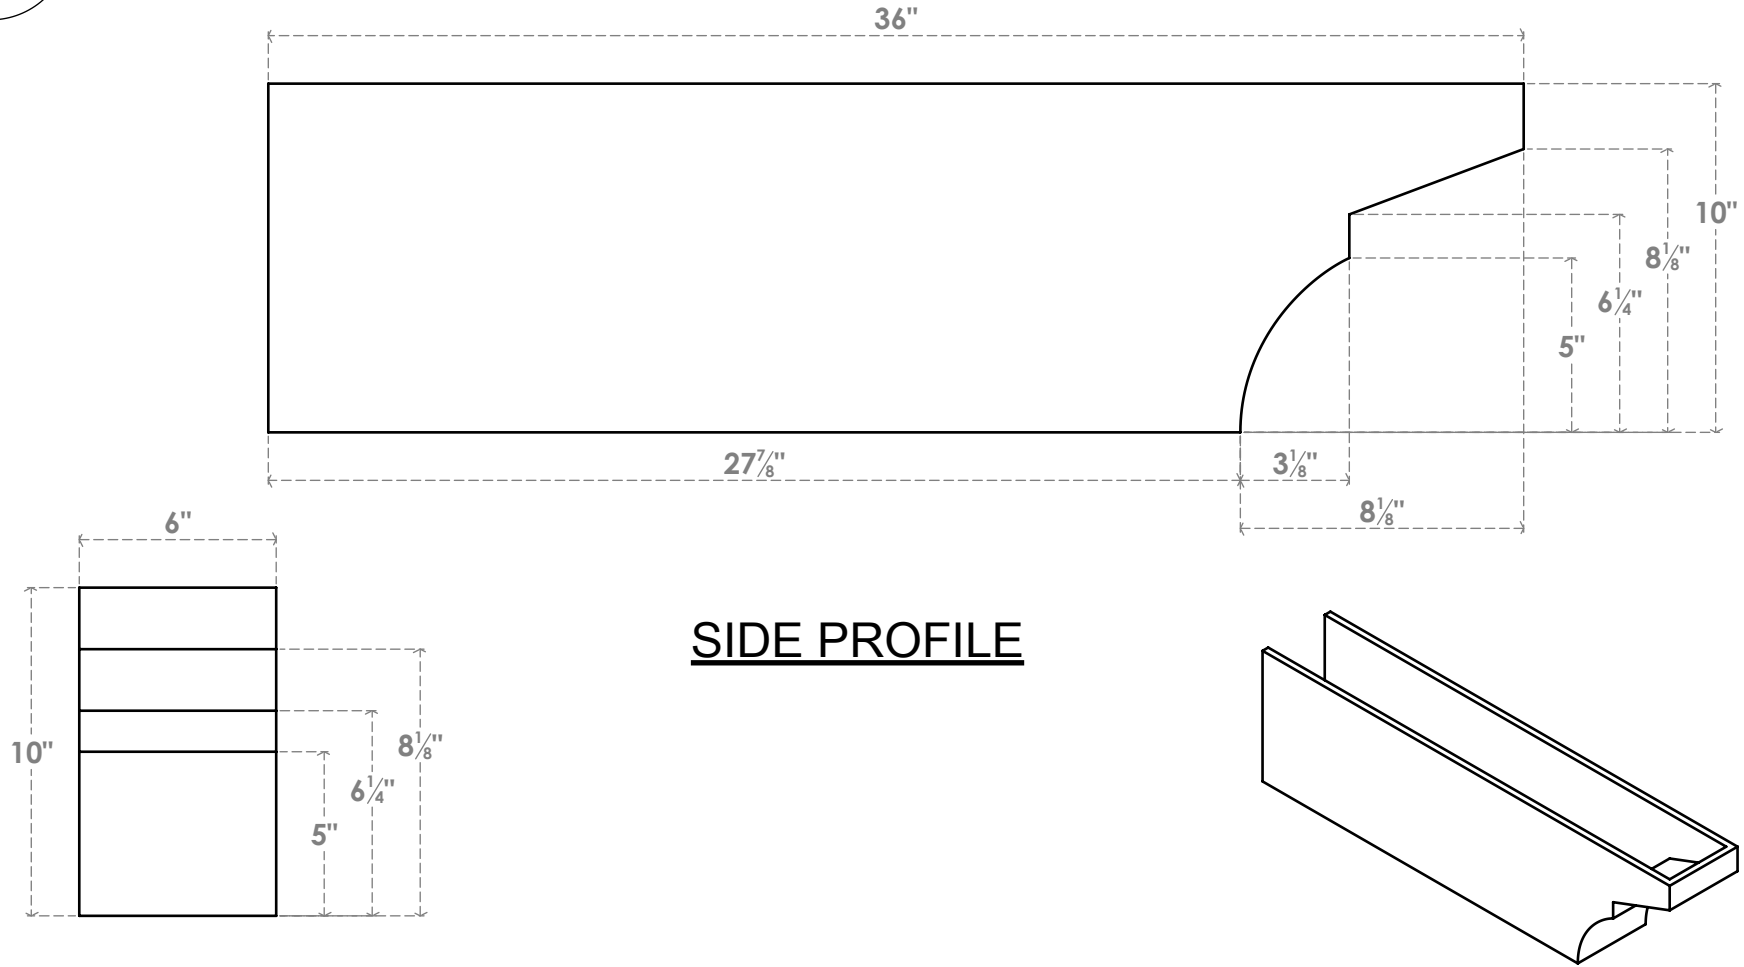

RFTP06X10X36MON

6"W X 10"H X 36"L MONTEREY ARCHITECTURAL GRADE PVC RAFTER TAIL

SIDE PROFILE

FRONT PROFILE

ISOMETRIC

EKENA MILLWORK
 2300 WEST MAIN ST.
 CLARKSVILLE, TX 75426
 TOLL FREE: 866-607-0453
 WWW.EKENAMILLWORK.COM

NOTES

1. INSTALLATION TO BE COMPLETED IN ACCORDANCE WITH MANUFACTURER'S SPECIFICATIONS.
2. DRAWING MAY NOT BE TO SCALE
3. THIS DRAWING IS INTENDED FOR DESIGN AND PLANNING PURPOSES ONLY.
4. ALL INFORMATION CONTAINED HEREIN WAS CURRENT AT THE TIME OF DEVELOPMENT BUT MUST BE REVIEWED AND APPROVED BY THE PRODUCT MANUFACTURER TO BE CONSIDERED ACCURATE.
5. ARCHITECTURAL GRADE PVC PRODUCTS ARE MADE FROM EXPANDED CELLULAR PVC AND COME NATURALLY WHITE BUT MAY BE PAINTED